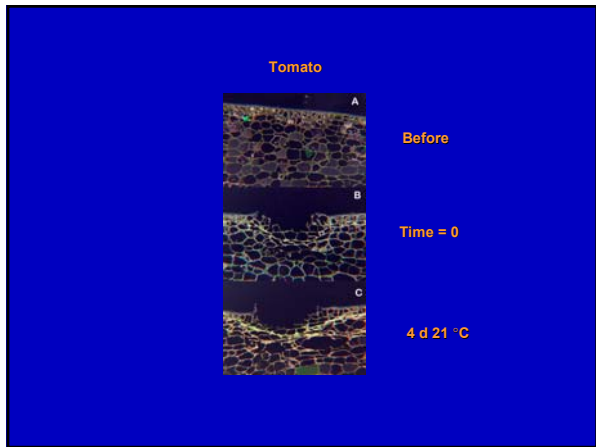

Laser etching, a future tool for *Citrus* labeling

Ed Etxeberria

Produce are labeled following the Price-look-up (PLU) system.
Four digit ID code

Traceback component – aimed at identifying source and transfer links to retail marketing. Additional information.

Adhesive Tags

- Detachable
- Tag Build up in packingline
- Special Storage Rooms
- Permanent print

Labeling with low energy Carbon dioxide laser beam

Permanent
Labeling information changed quickly
Clean
No storage Needed