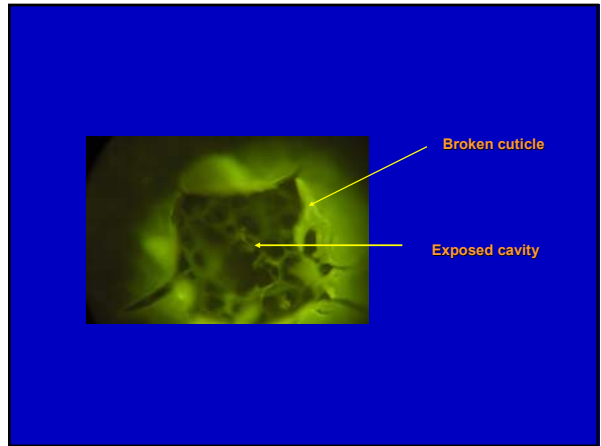

Laser etching, a future tool for *Citrus* labeling

Ed Etxeberria

Produce are labeled following the Price-look-up (PLU) system.
Four digit ID code

Traceback component – aimed at identifying source and transfer links to retail marketing. Additional information.

Adhesive Tags

- Detachable
- Tag Build up in packingline
- Special Storage Rooms
- Permanent print

Labeling with low energy Carbon dioxide laser beam

Permanent
Labeling information changed quickly
Clean
No storage Needed