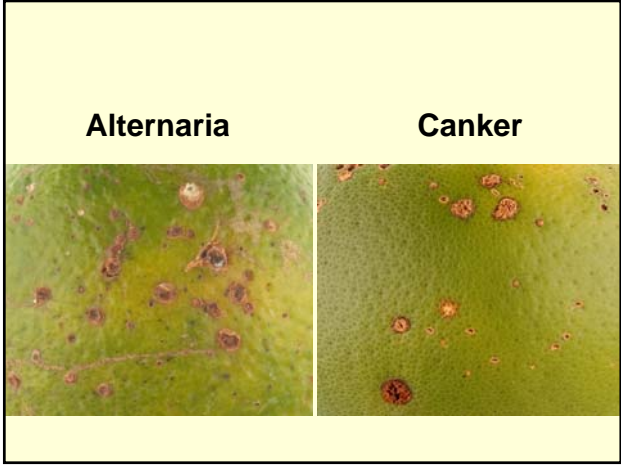

Florida's Citrus Health Management Program

Tim Schubert, Ph.D.
Gordon Bonn, Ph.D.
Plant Pathologists
Division of Plant Industry

For 10 years, we've been showing you canker lesions like these ...

Severe Canker – Should be detected in the field.

Now, this is what graders will be looking for ...

Scab

Mechanical Injury

Mechanical Injury

Leafminer