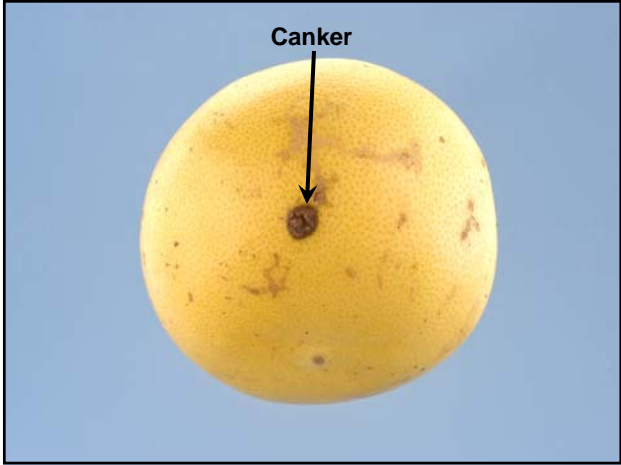

Florida's Citrus Health Management Program

Tim Schubert, Ph.D.
Gordon Bonn, Ph.D.
Plant Pathologists
Division of Plant Industry

For 10 years, we've been showing you canker lesions like these ...

Severe Canker – Should be detected in the field.

Now, this is what graders will be looking for ...

Scab

Mechanical Injury

Mechanical Injury

Leafminer