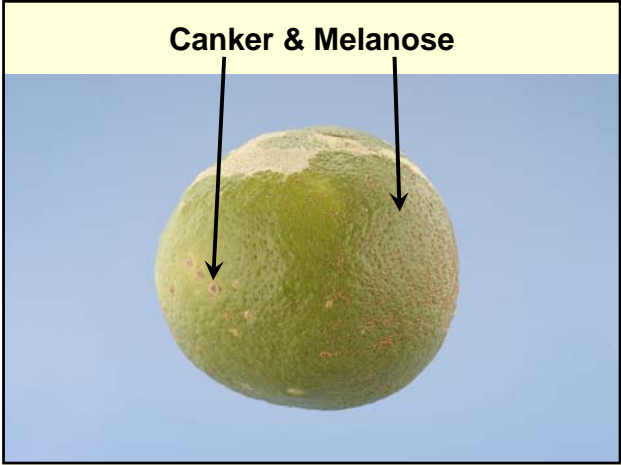

Florida's Citrus Health Management Program

Tim Schubert, Ph.D.
Gordon Bonn, Ph.D.
Plant Pathologists
Division of Plant Industry

For 10 years, we've been showing you canker lesions like these ...

Severe Canker – Should be detected in the field.

Now, this is what graders will be looking for ...

Scab

Mechanical Injury

Mechanical Injury

Leafminer