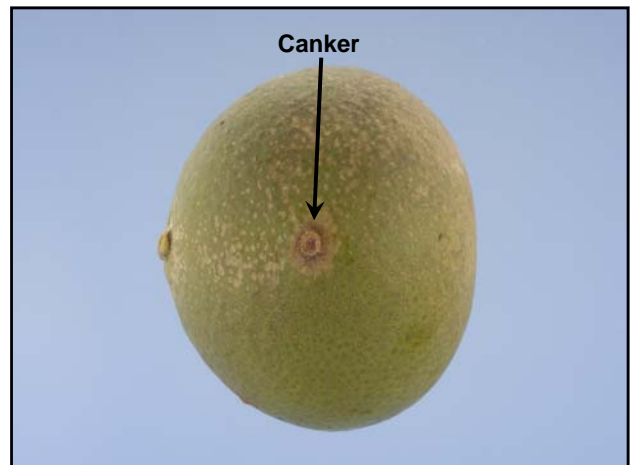

Florida's Citrus Health Management Program

Tim Schubert, Ph.D.
Gordon Bonn, Ph.D.
Plant Pathologists
Division of Plant Industry

For 10 years, we've been showing you canker lesions like these ...

Severe Canker – Should be detected in the field.

Now, this is what graders will be looking for ...

Scab

Mechanical Injury

Mechanical Injury

Leafminer