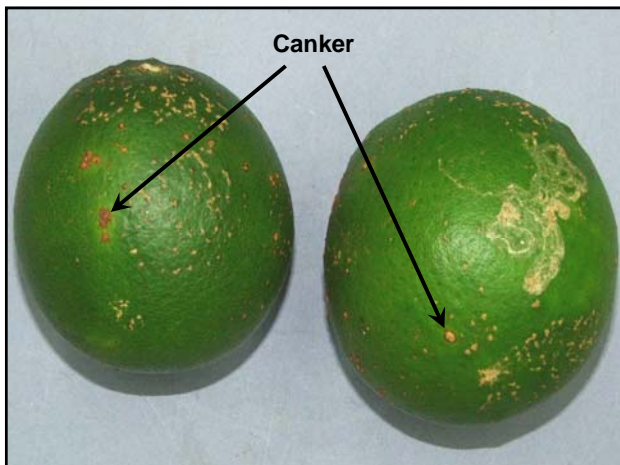

Florida's Citrus Health Management Program

Tim Schubert, Ph.D.
Gordon Bonn, Ph.D.
Plant Pathologists
Division of Plant Industry

For 10 years, we've been showing you canker lesions like these ...

Severe Canker – Should be detected in the field.

Now, this is what graders will be looking for ...

Scab

Mechanical Injury

Mechanical Injury

Leafminer